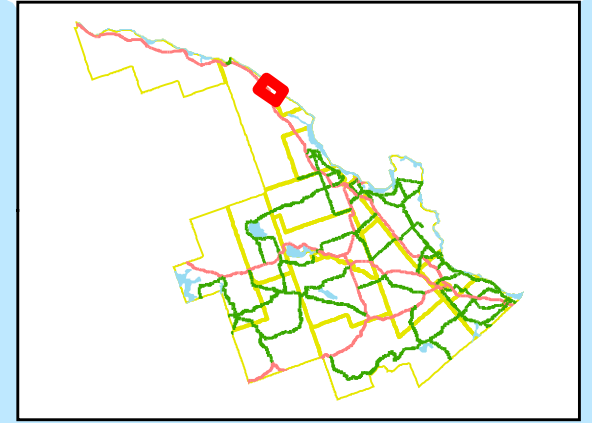

# Town of Deep River Road Map

Produced by:  
County of Renfrew Development and Property Department  
9 International Drive  
Pembroke, Ontario K8A 6W5

Sources:  
Base Data: OMNR & County of Renfrew  
Projection: UTM NAD83 Zone 18

This map is illustrative only. Do not rely on it as being a precise indicator of routes, locations of features, nor as a guide to navigation.

March 2009  
© 2009, Queen's Printer for Ontario