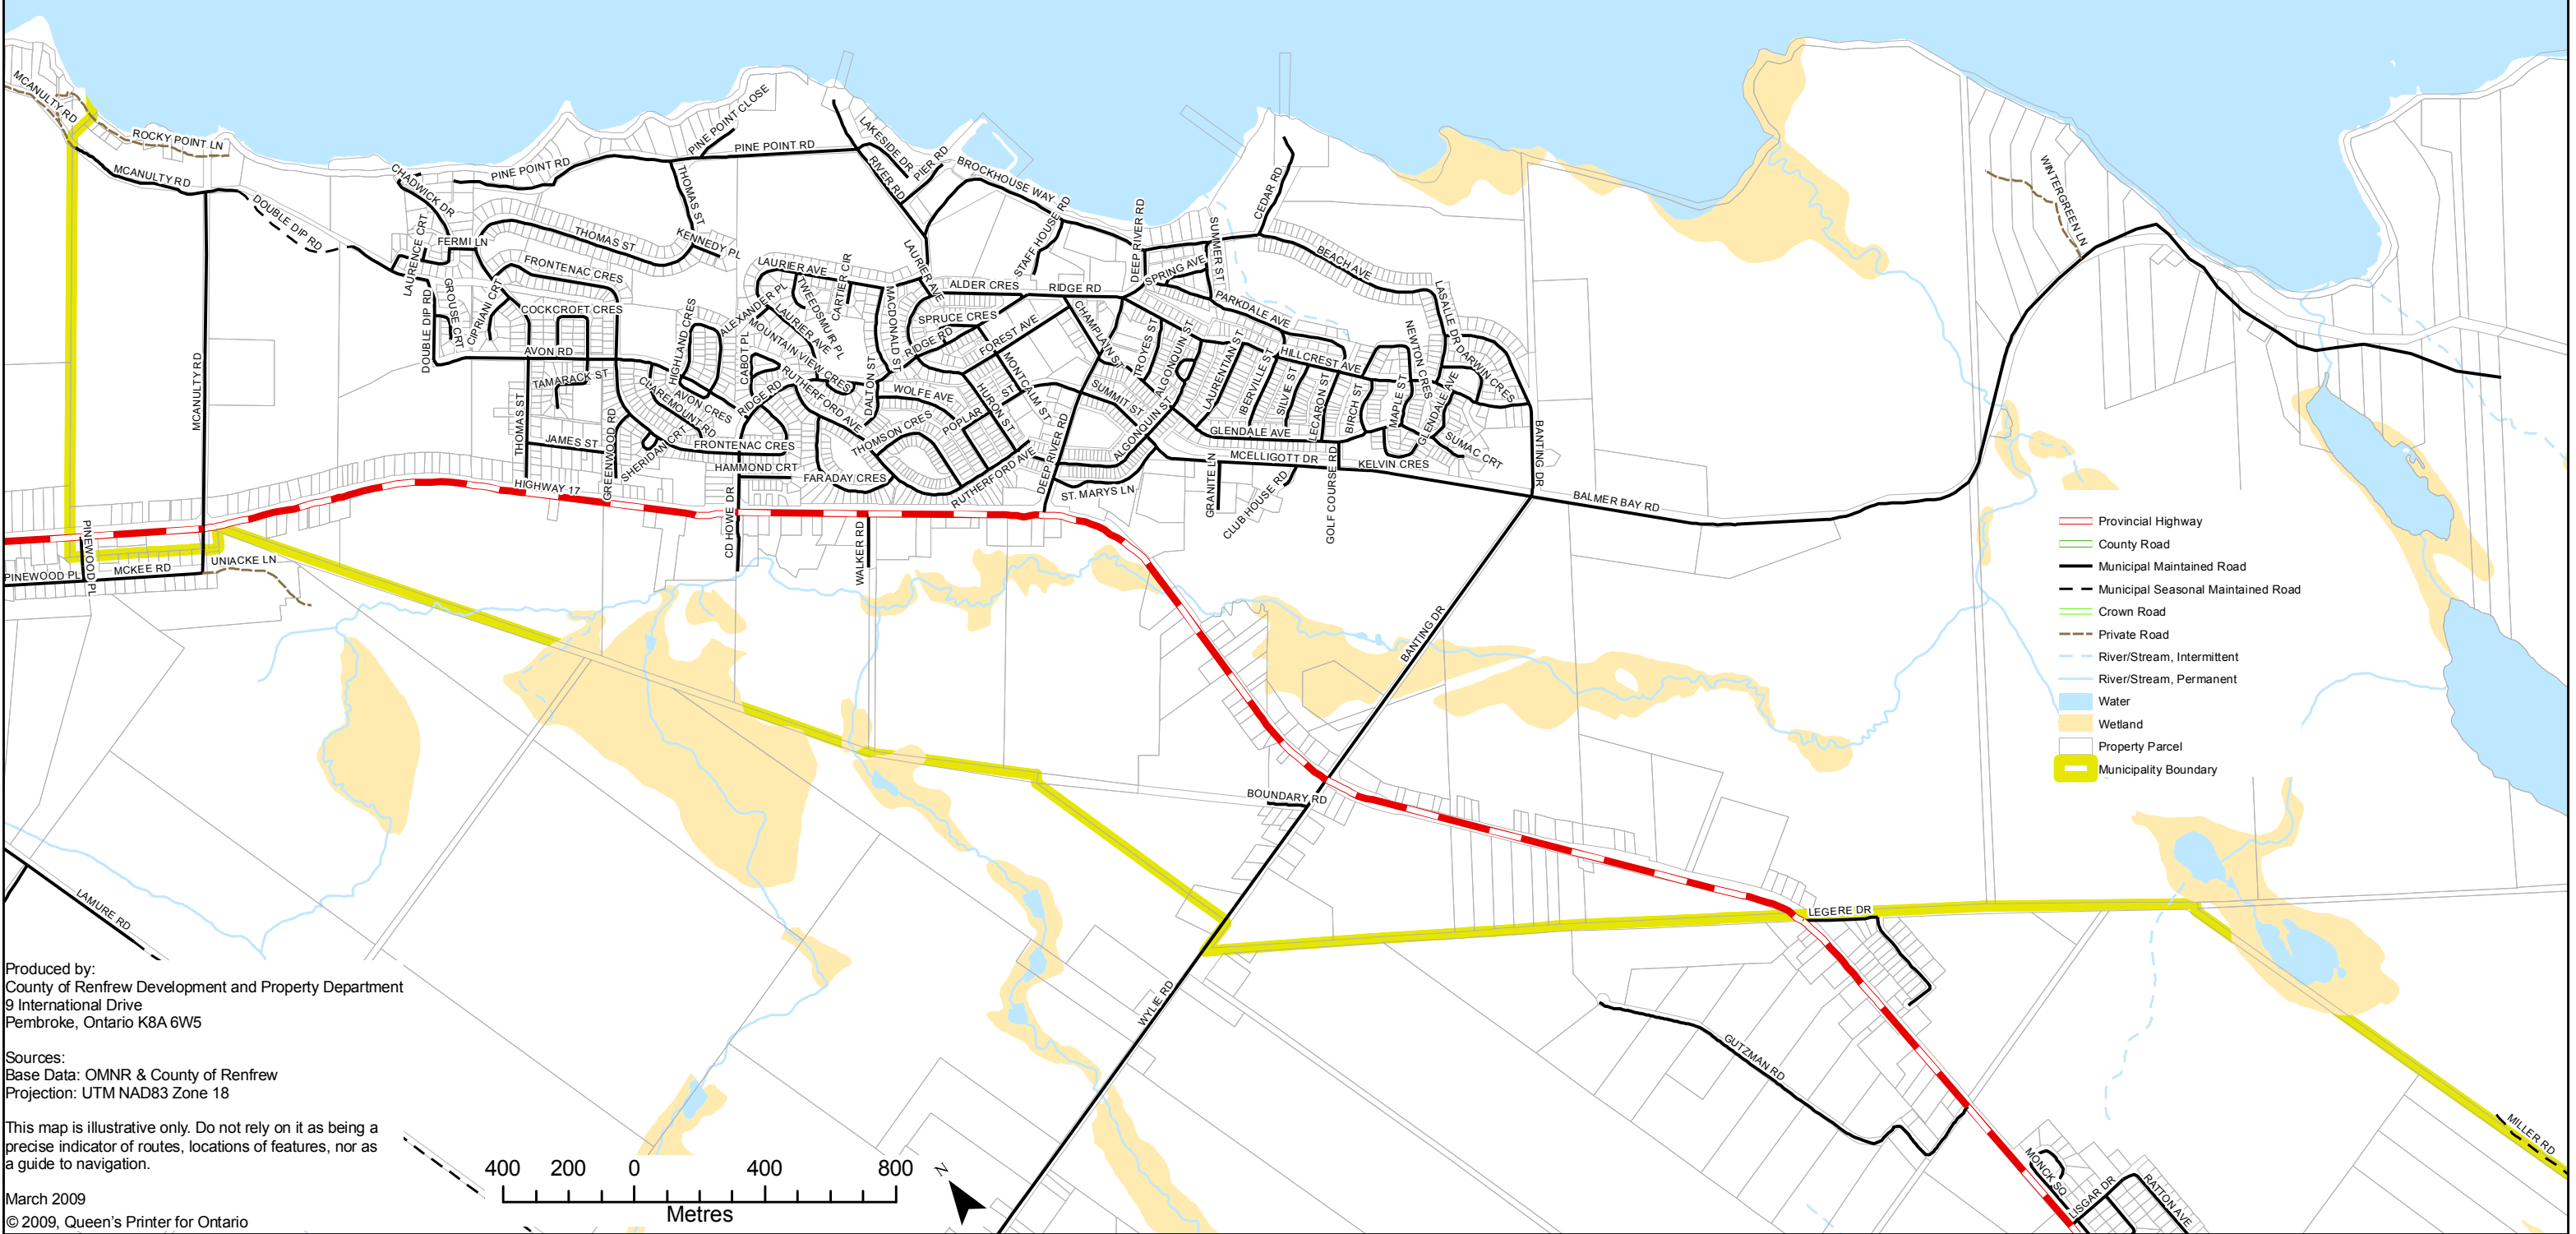

# Town of Deep River Road Map

Produced by:  
County of Renfrew Development and Property Department  
9 International Drive  
Pembroke, Ontario K8A 6W5

Sources:  
Base Data: OMNR & County of Renfrew  
Projection: UTM NAD83 Zone 18

This map is illustrative only. Do not rely on it as being a precise indicator of routes, locations of features, nor as a guide to navigation.

March 2009  
© 2009, Queen's Printer for Ontario